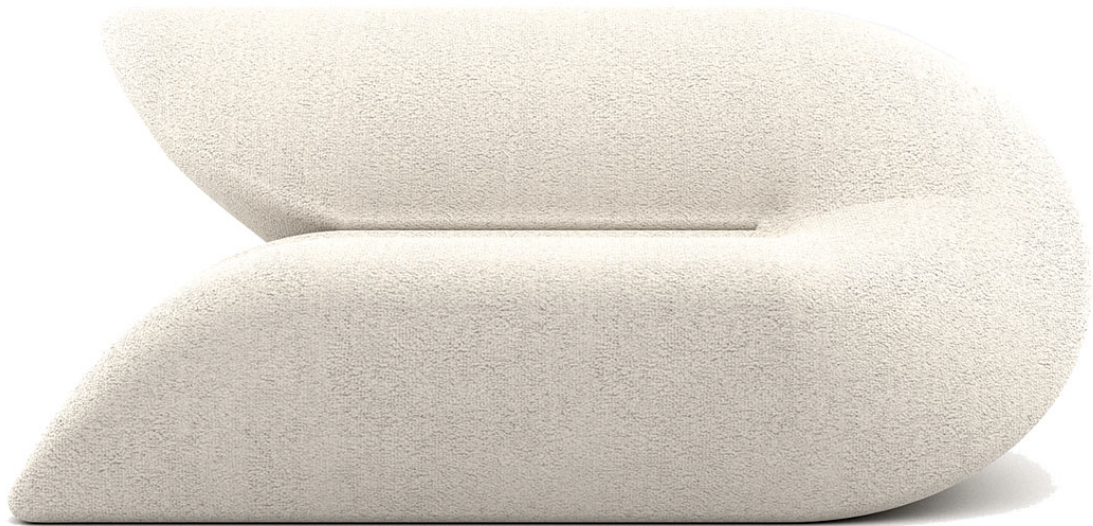

DELTA

Technical Specifications

DELTA 2S Sofa Code DEL002

The curvaceous sides of the Delta collection, give the design a modern and elegant look; blending together a sense of warmth and comfortableness with a touch of minimalist simplicity.

Year of Design 2023

Material Upholstery

Finish Aspect fabric

DELTA

Technical Specifications

Process

Fully upholstered sofa in Aspect Fabric

Cleaning Instructions

None required.

Country of origin

Portugal

Lead time

8 to 10 weeks

Measurements

Width 2000 mm / 78.7 in

Depth 700 mm / 27.5 in